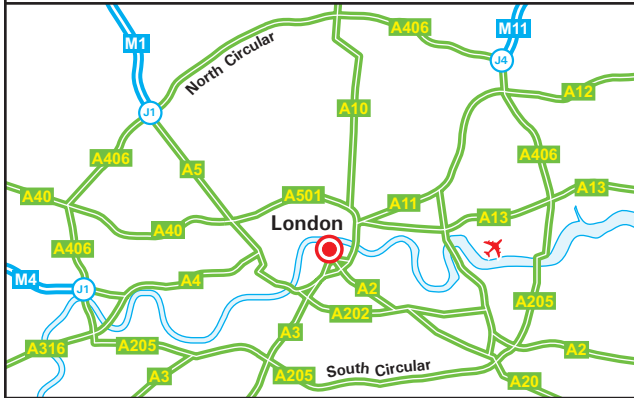

NORLAND

MANAGED SERVICES

Norland Managed Services Ltd
 City Bridge House
 57 Southwark Street
 London SE1 1RU
 Tel: 020 7871 9100 - Fax: 020 7871 9101
www.norlandmanagedservices.co.uk

City Bridge House is located on the corner of Southwark Street and Southwark Bridge Road

By Tube

London Bridge is on the Jubilee & Northern Lines.
 Southwark is on the Jubilee Line.
 Cannon Street is on the District & Circle Lines.

By Bus

Southwark Street is served by routes RV1 & 381.
 There is a bus stop next to our office building.

By Train

Our office is located within two miles of all mainline London train stations.
 London Bridge station is served by trains from Gatwick Airport, Ashford Int'l, Brighton, Bedford, King's Cross & Charing Cross stations.